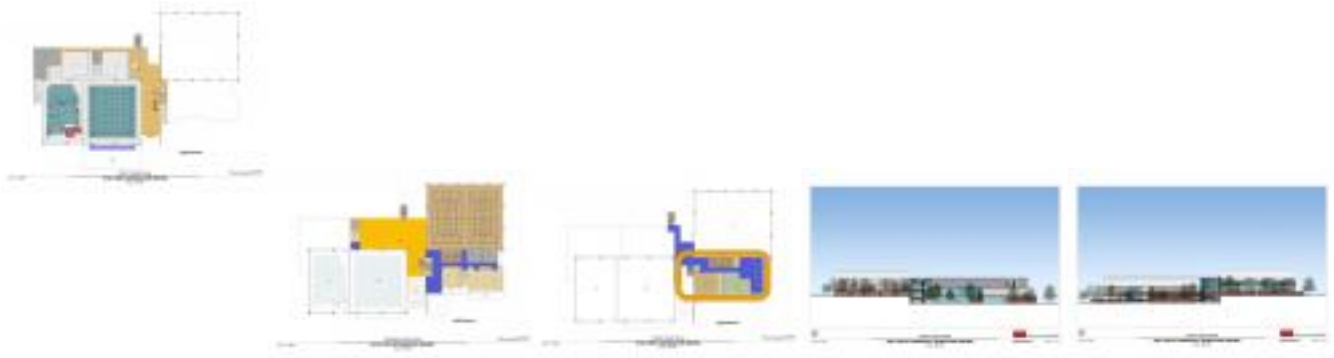

Future City Parks

Published on City of Kyle Texas Official Website (<http://www.cityofkyle.com>)

Source URL (retrieved on 2015-01-28 06:11): <http://www.cityofkyle.com/recreation/future-city-parks>