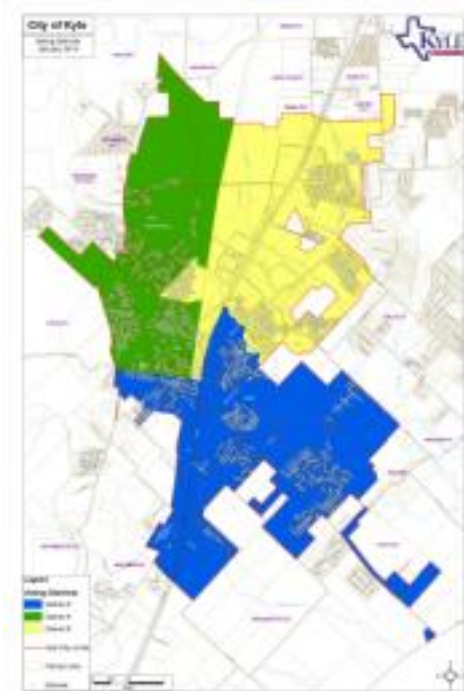

Voting Districts Map

Published on City of Kyle Texas Official Website (<http://www.cityofkyle.com>)

Voting Districts Map

The [Kyle City Council](#) is composed of a Mayor elected at-large by the people for a three year term and six Council Members, three elected at-large and one from each of the three districts, for staggered three year terms.

The Kyle City Council meets at 7:00 p.m. on the first and third Tuesdays of each month. The City Council operates under the Home Rule City Charter adopted by the citizens of Kyle.

The Council approves subdivision developments, adopts ordinances and resolutions, establishes the annual budget to provide services to the public, and sets the city tax rate, and water, electric and wastewater rates for Kyle. All Council meetings are open to the public.