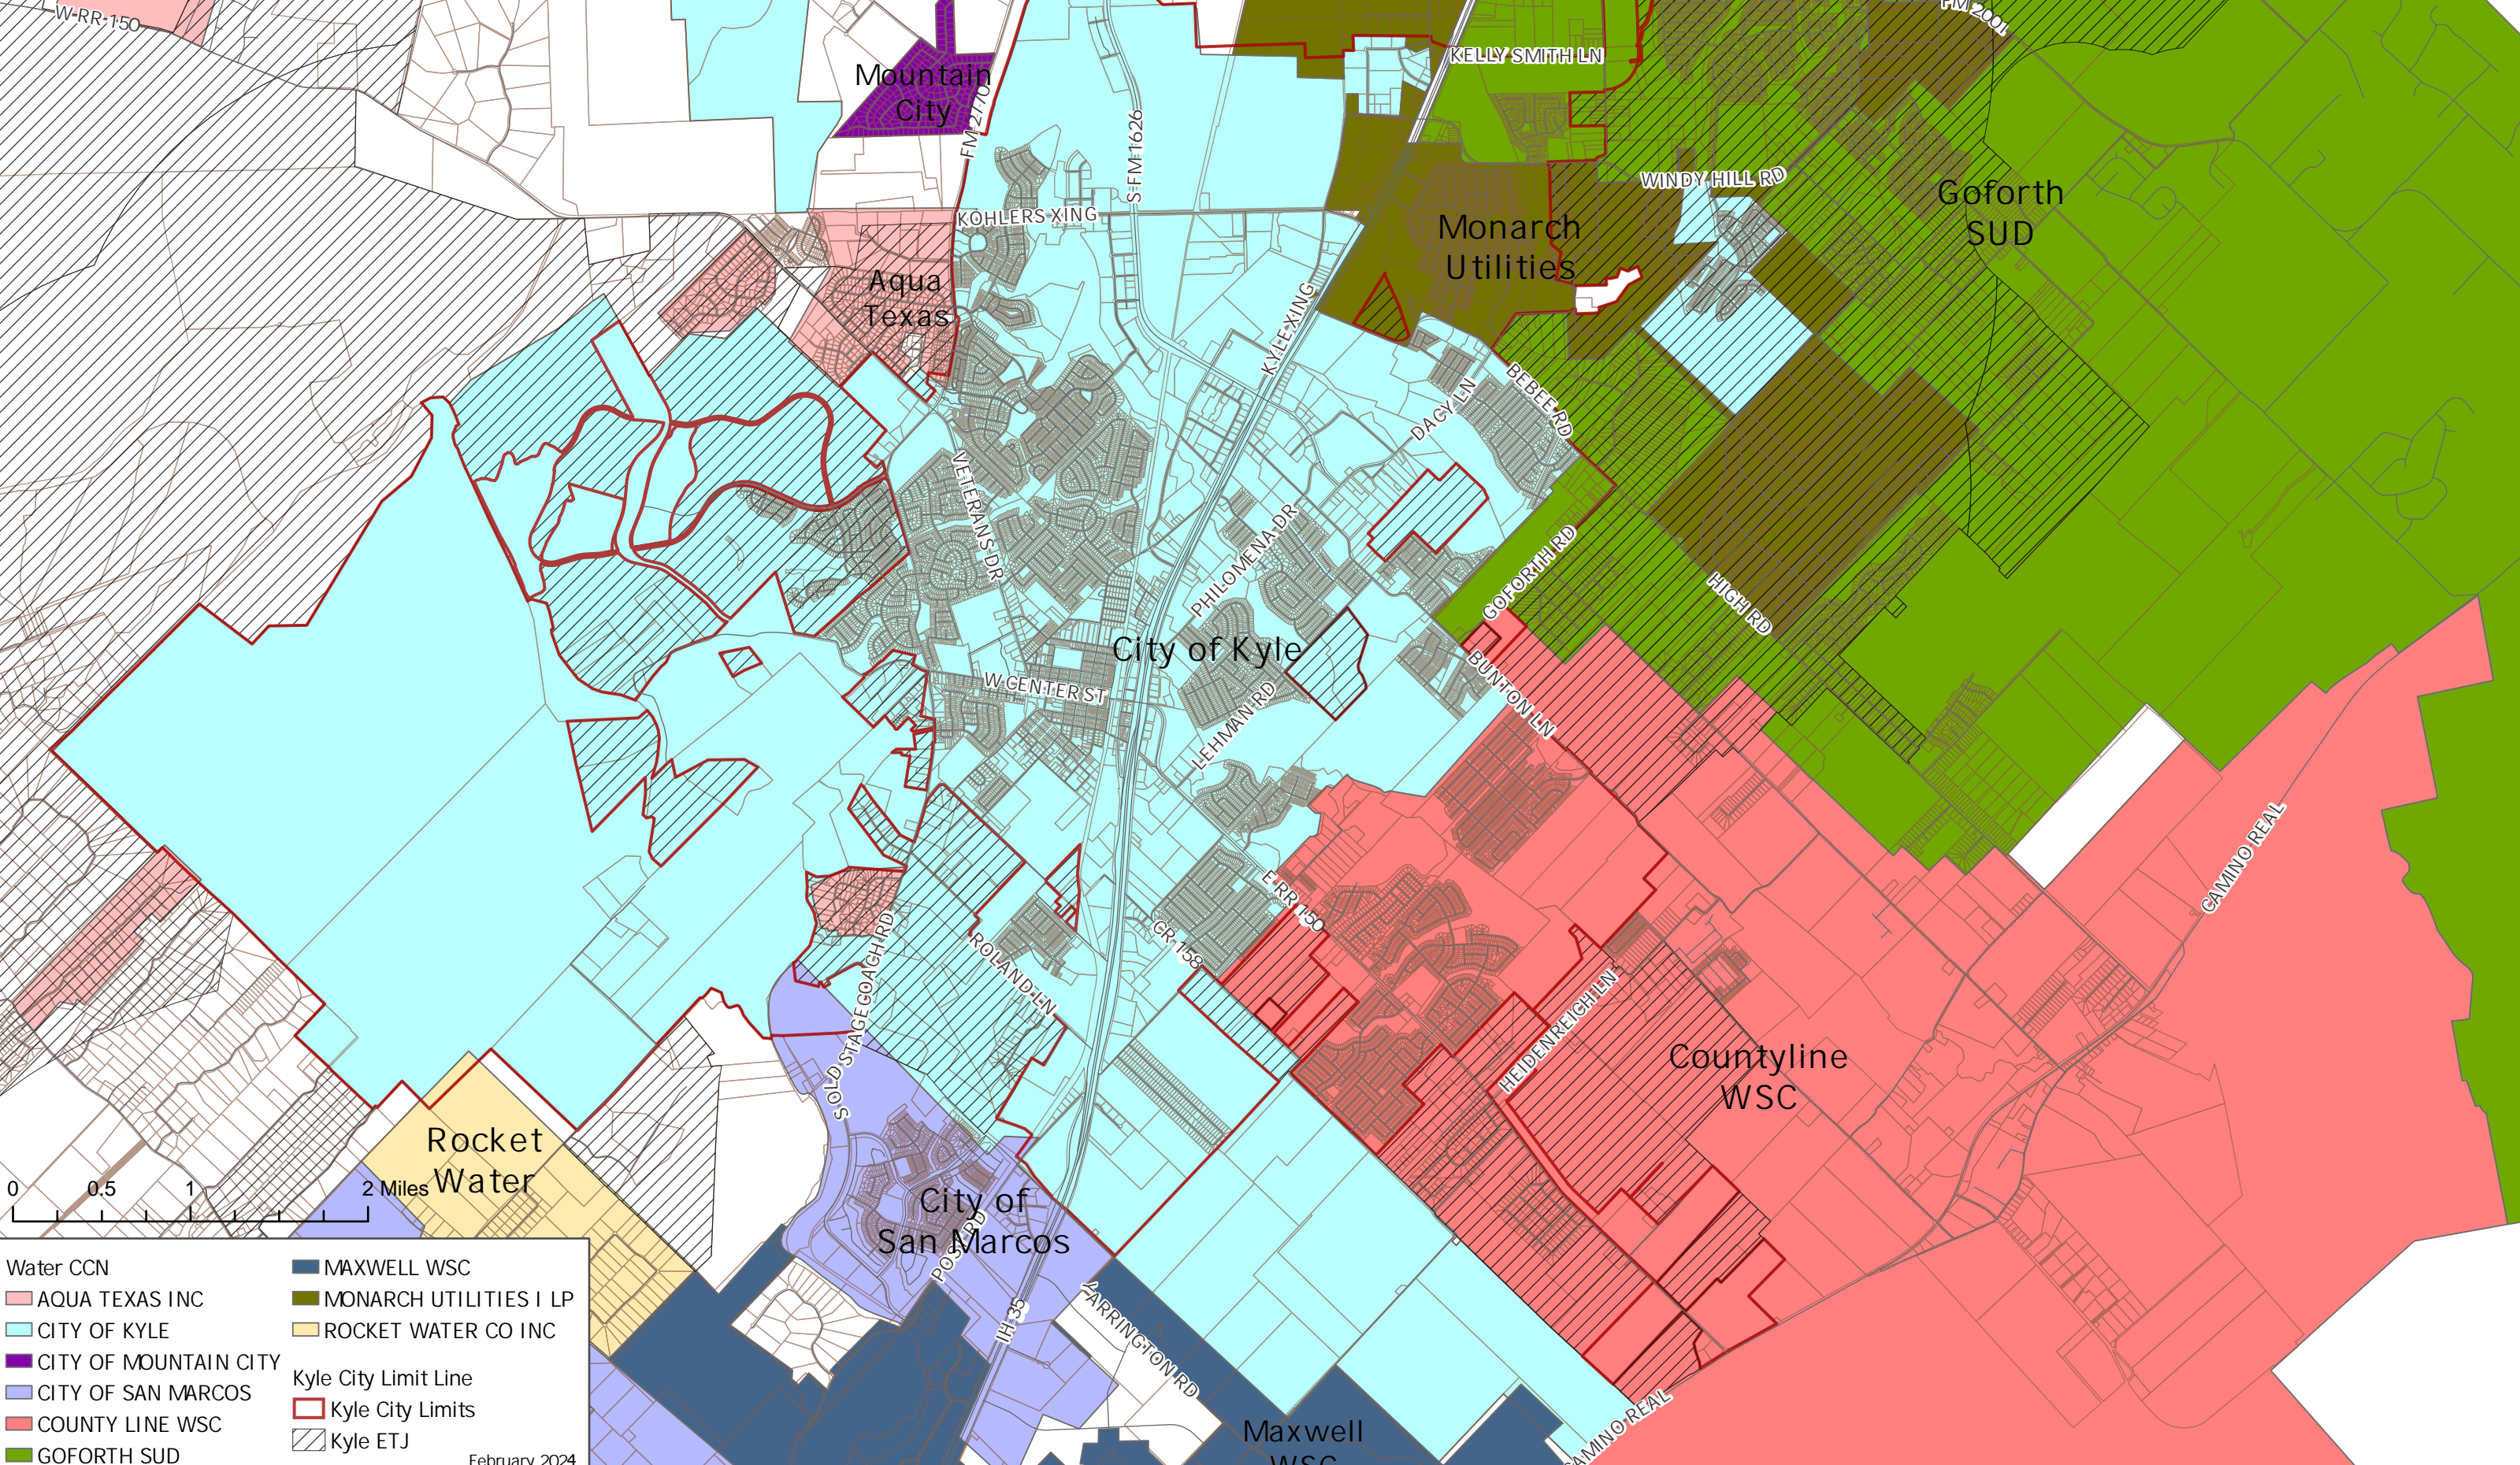

Water CCN Boundaries for Kyle and surrounding area

- | | |
|-----------------------|------------------------|
| Water CCN | MAXWELL WSC |
| AQUA TEXAS INC | MONARCH UTILITIES I LP |
| CITY OF KYLE | ROCKET WATER CO INC |
| CITY OF MOUNTAIN CITY | Kyle City Limit Line |
| CITY OF SAN MARCOS | Kyle City Limits |
| COUNTY LINE WSC | Kyle ETJ |
| GOFORTH SUD | |

February 2024