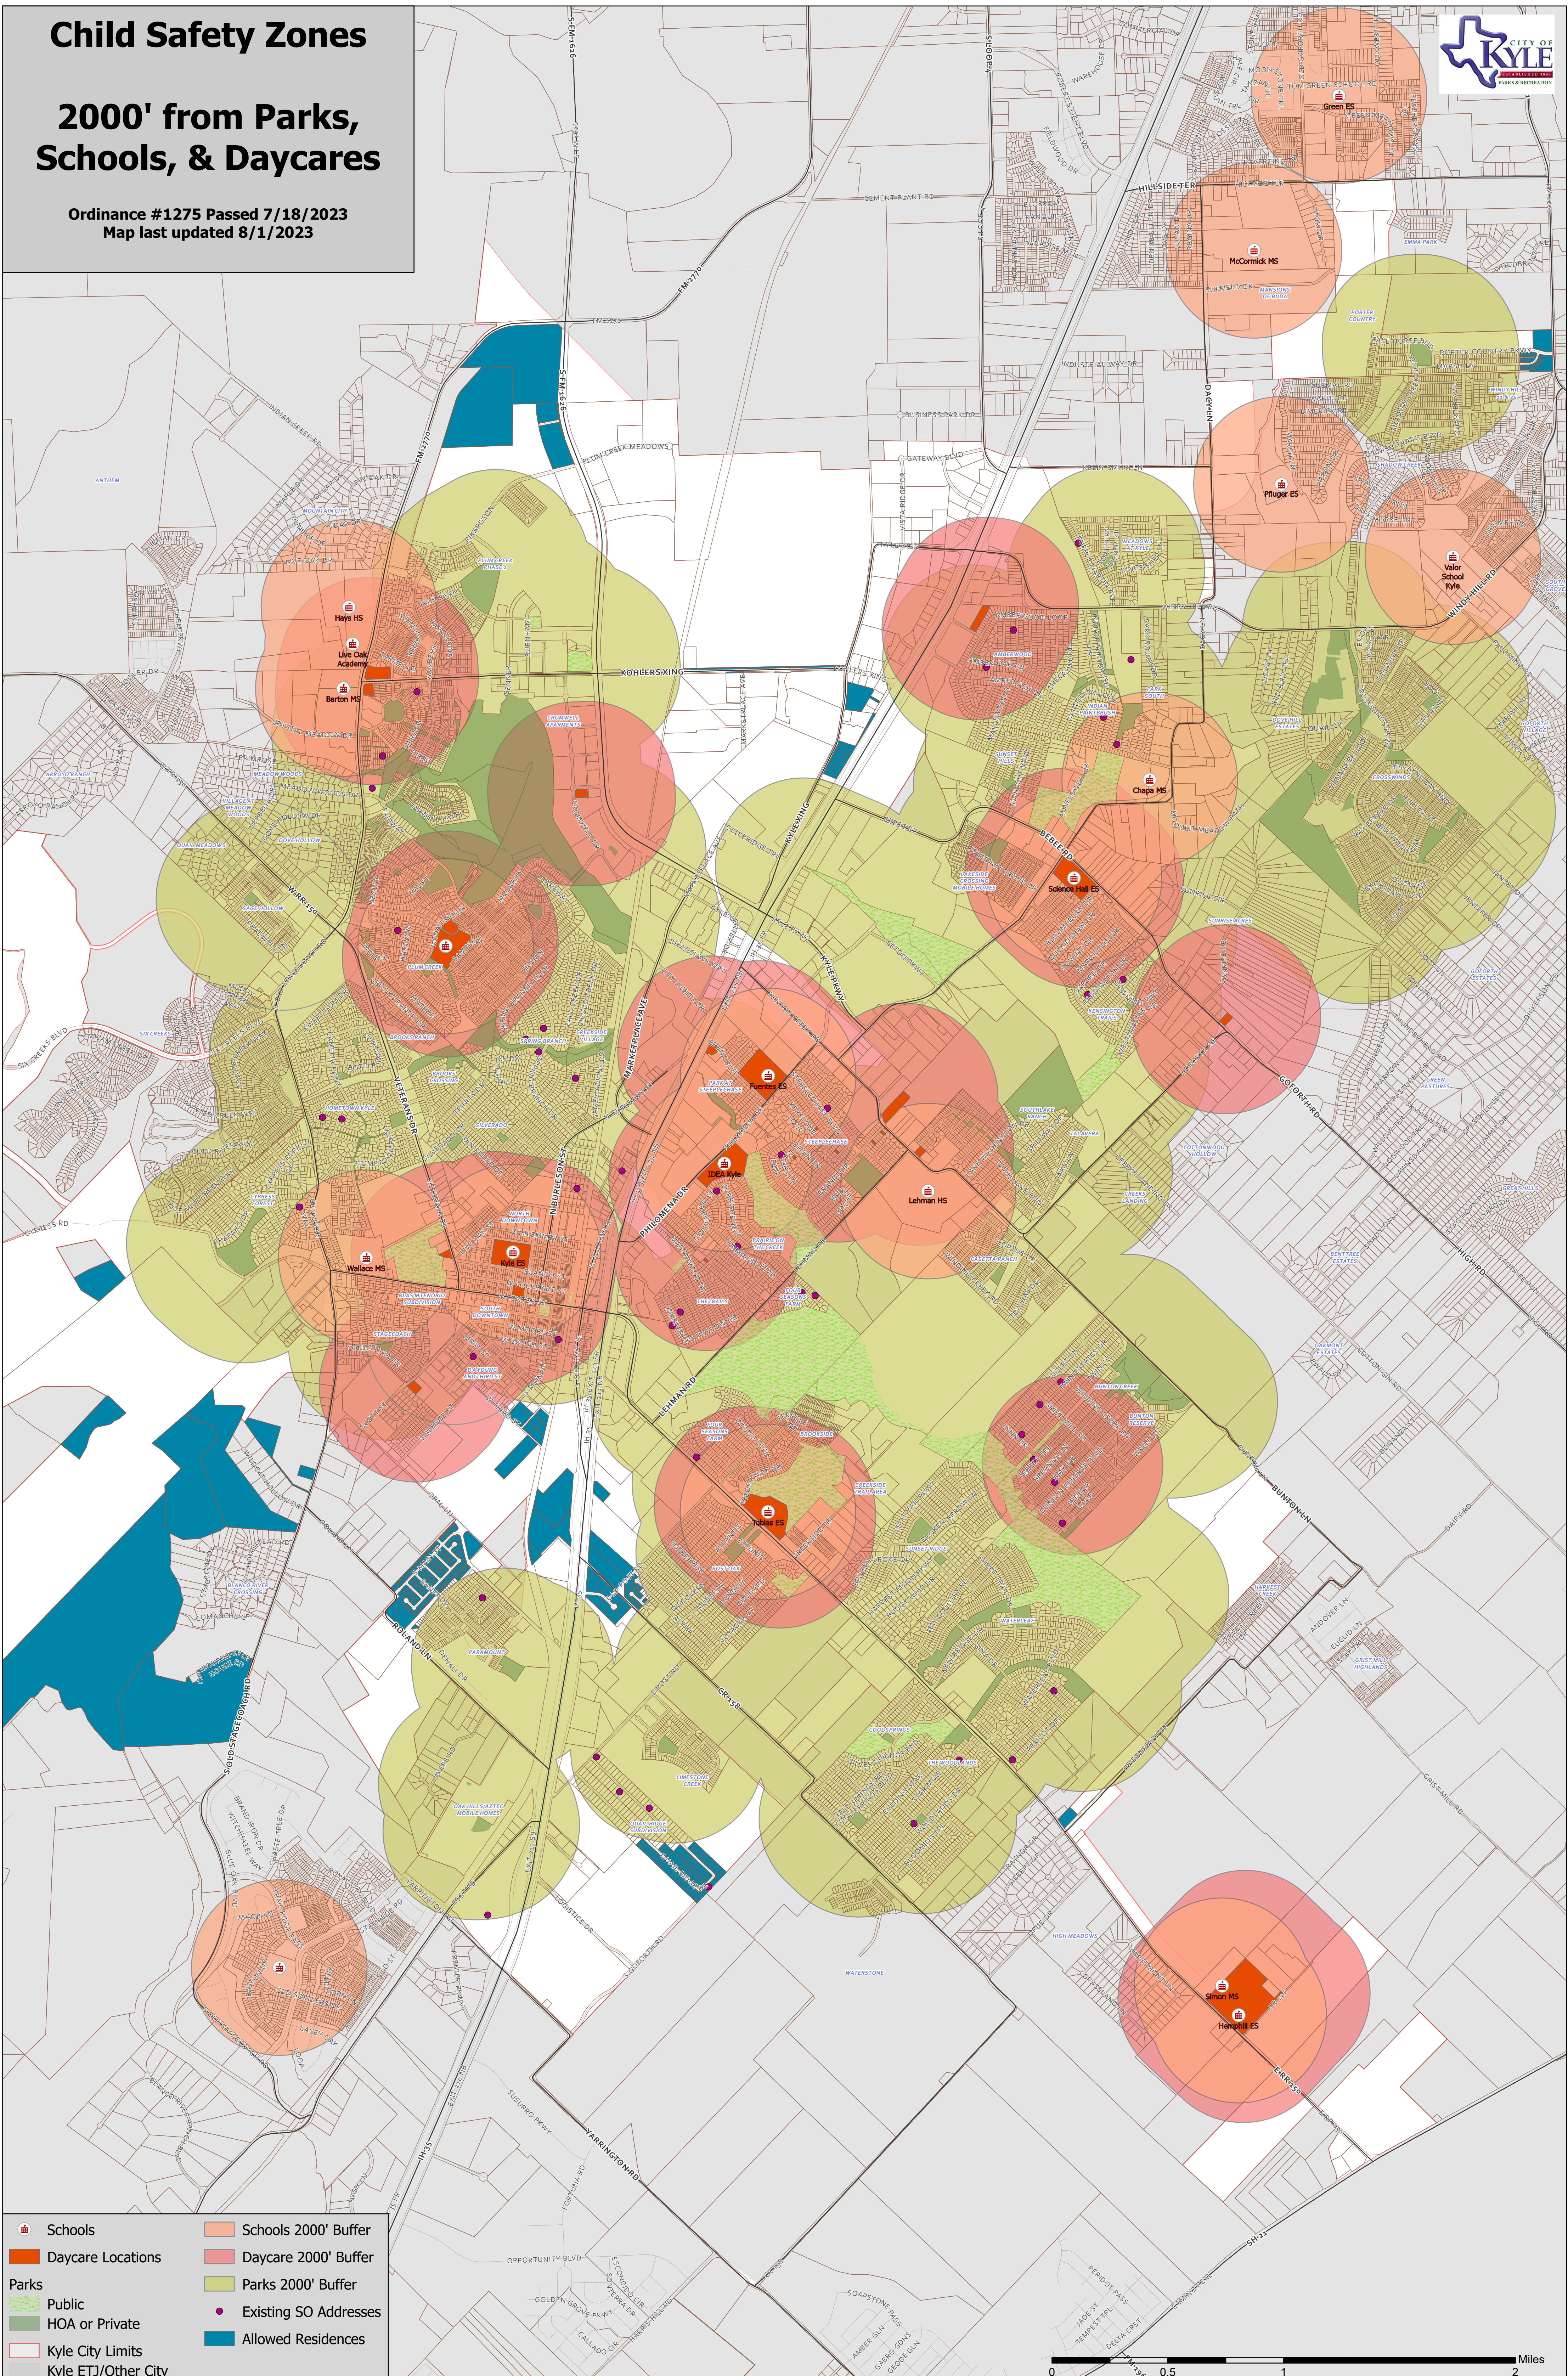

# Child Safety Zones

## 2000' from Parks, Schools, & Daycares

Ordinance #1275 Passed 7/18/2023  
Map last updated 8/1/2023

- |                     |                       |
|---------------------|-----------------------|
| Schools             | Schools 2000' Buffer  |
| Daycare Locations   | Daycare 2000' Buffer  |
| Parks               | Parks 2000' Buffer    |
| Public              | Existing SO Addresses |
| HOA or Private      | Allowed Residences    |
| Kyle City Limits    |                       |
| Kyle ETJ/Other City |                       |

0 0.5 1 2 Miles